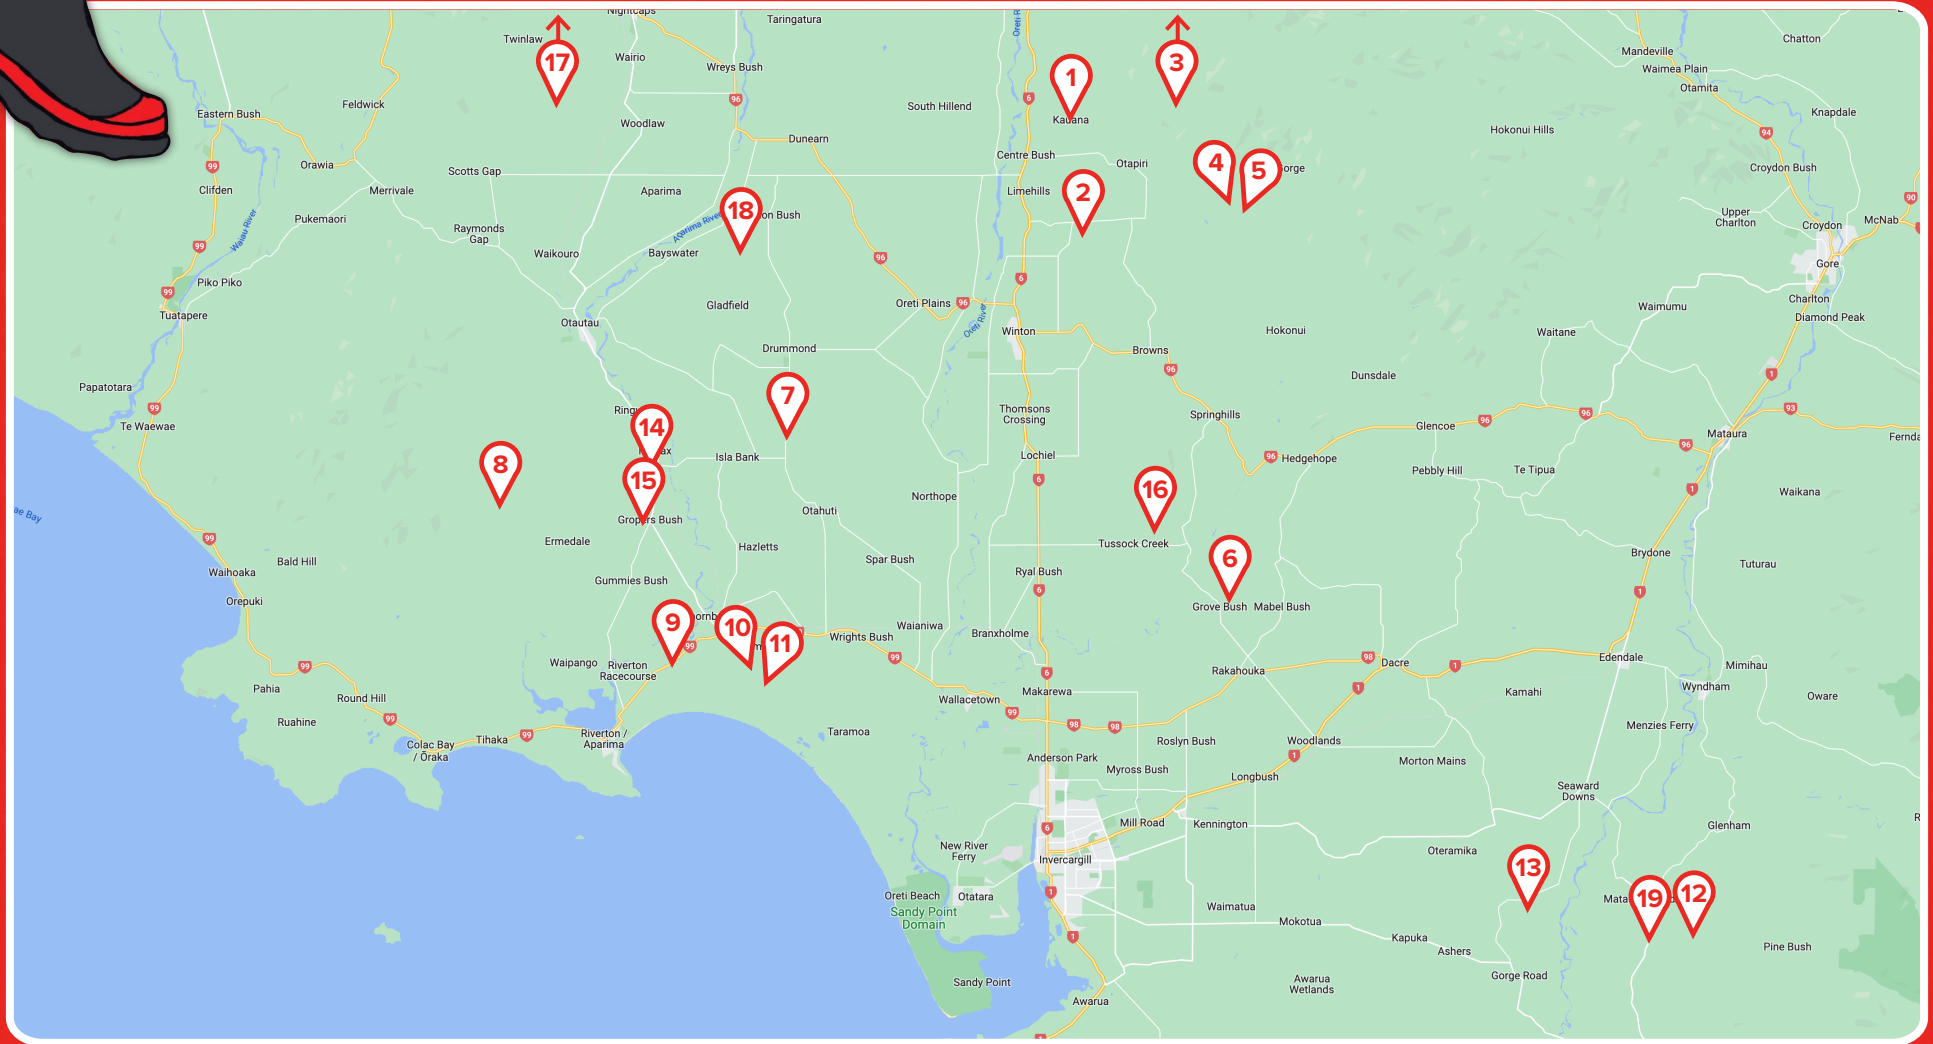

**THRIVING
SOUTHLAND**

SEE OTHER SIDE FOR MORE INFO →